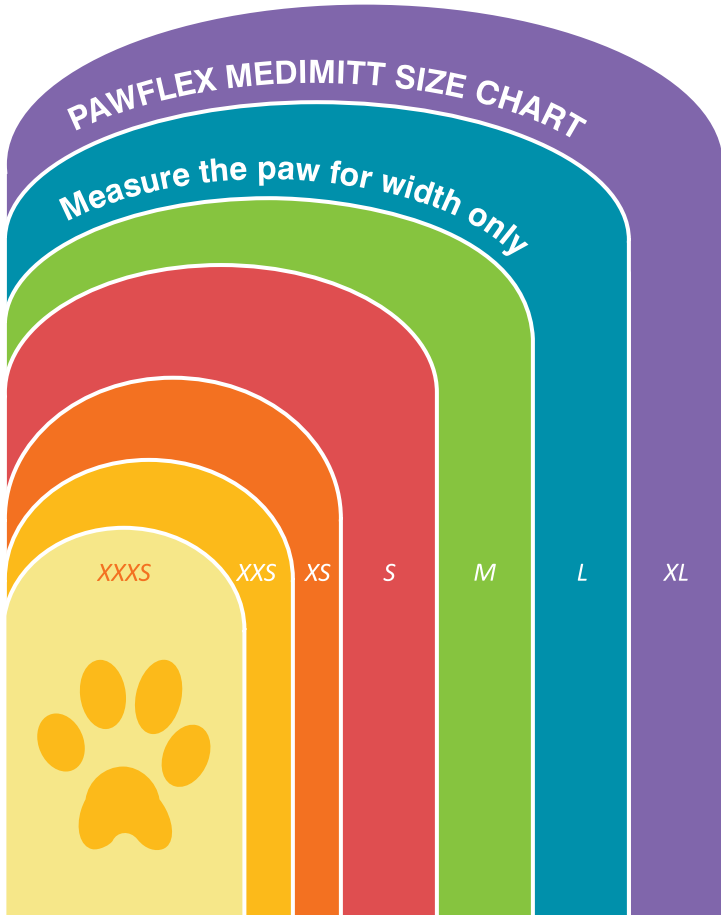

# PAWFLEX MEDIMITT SIZE CHART

Measure the paw for width only

## PAWFLEX™ MEDIMITT SIZES

	3XS	2XS	XS	S	M	L	XL
 MEDIMITT	W 1.25" (3.18 cm)	W 1.5" (3.81 cm)	W 1.75" (4.45 cm)	W 2.25" (5.72 cm)	W 2.75" (6.99 cm)	W 3.25" (8.23 cm)	W 3.75" (9.53 cm)